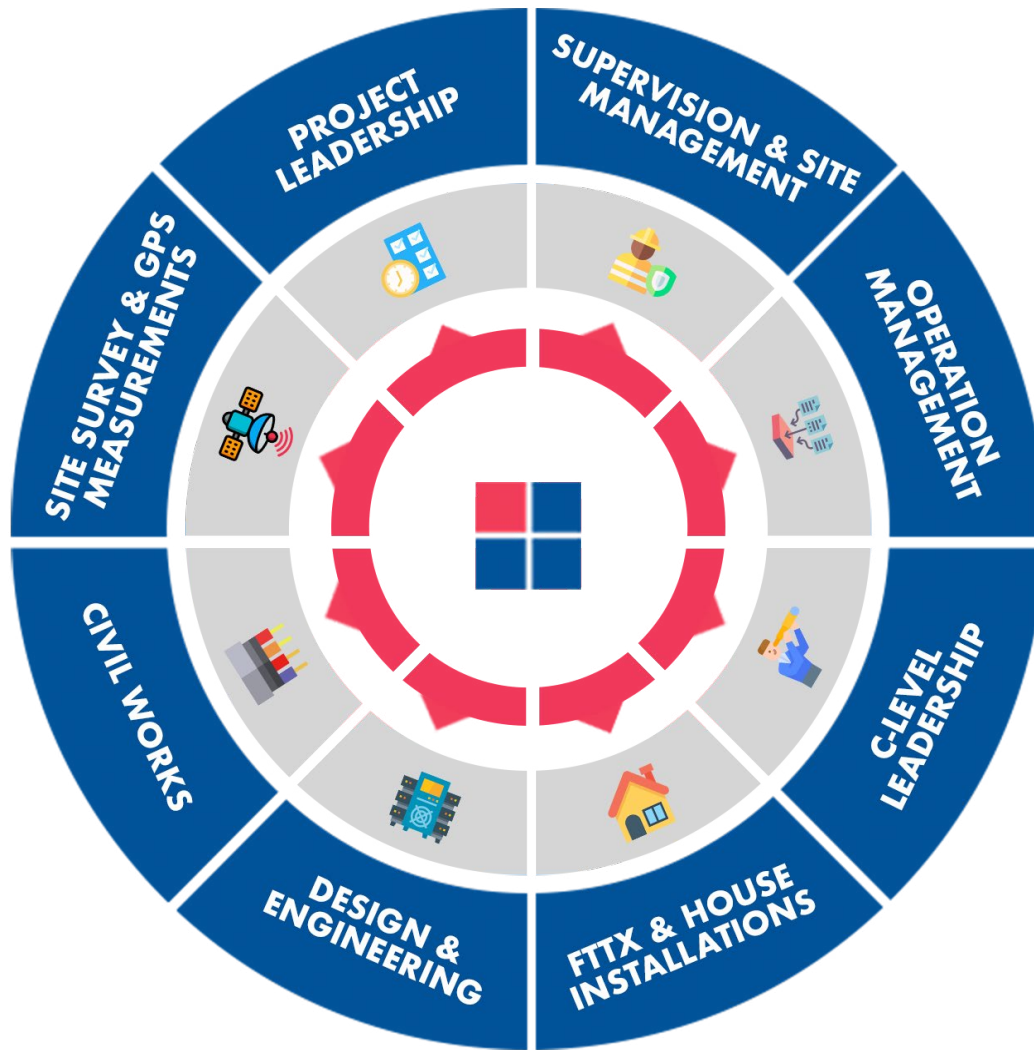

SOME KEY AREAS WE SPECIALISE IN

SPECIALITIES

Our consultants are highly skilled in **sourcing premium contract and permanent professionals** across the entire Telecoms sector and deliver the best solutions to all of our clients. Our track record, which reached its 25th year in 2020 has enabled us to work with all manner of businesses, from start-ups to multi-national conglomerates.

Our other key areas of focus include **R&D/Semiconductor Engineering**: Circuit Design Embedded Software, Algorithm, Development, Firmware, DSP Semiconductor Manufacturing Testing. **Wireless & Fixed Engineering**: Project/Programme Management/Director, OSS, BSS, Data, Wireless, Voice, Video. **Commercial**: Sales, Account Management Business Development Management and more.

FIND OUT MORE

Contact us on +44 (0)20 7208 2828
or visit us at squareoneresources.com